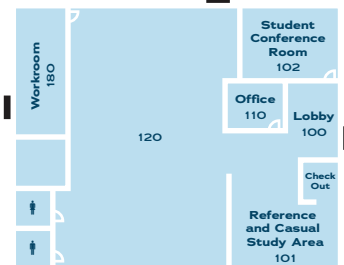

Building E

LEGEND North ↑

- Building Exit
- Restroom
- Area of Refuge
- Practice Room
- Stairs
- Storage Room
- Elevator
- Maintenance Room

Revised 1/24/2018