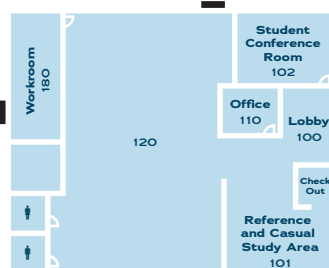

# Tri-City Baptist Church Ministries Campus Map

- A** Main Building
- B** Singleton Hall
- D** International Baptist College & Seminary
- E** IBCS Kay Downs Sproul Media Center
- G** Maintenance Building

**Building A Floor 1**

**Building A Floor 2**

**Building D**

**Building E**

**LEGEND** North ↑

<ul style="list-style-type: none"> <li>— Building Exit</li> <li>A - Area of Refuge</li> <li>S - Stairs</li> <li>E - Elevator</li> </ul>	<ul style="list-style-type: none"> <li>♂ ♀ - Restroom</li> <li>🎵 - Practice Room</li> <li>📦 - Storage Room</li> <li>🔧 - Maintenance Room</li> </ul>
---	---