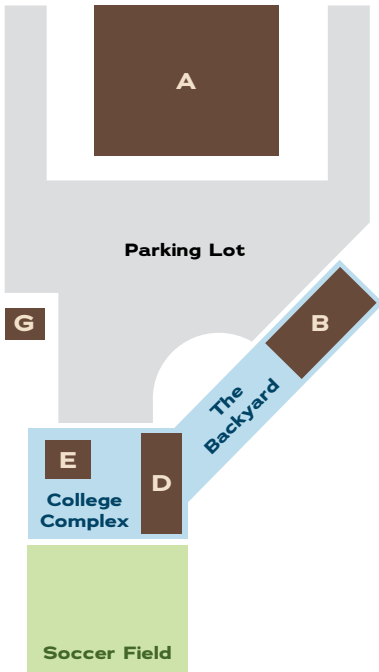

# Tri-City Baptist Church Ministries Campus Map

- A** Main Building
- B** Singleton Hall
- D** International Baptist College & Seminary
- E** IBCS Kay Downs Sproul Media Center
- G** Maintenance Building

**Building A Floor 1**

**Building A Floor 2**

**Building D**

**Building E**

**LEGEND** North ↑

<ul style="list-style-type: none"> <li>— Building Exit</li> <li>A - Area of Refuge</li> <li>S - Stairs</li> <li>E - Elevator</li> </ul>	<ul style="list-style-type: none"> <li>♂ ♀ - Restroom</li> <li>🎵 - Practice Room</li> <li>📦 - Storage Room</li> <li>🔧 - Maintenance Room</li> </ul>
---	---