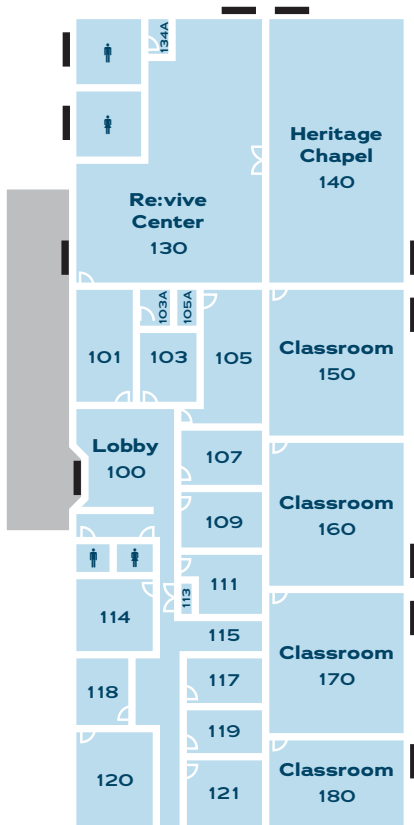

# Tri-City Baptist Church Ministries Campus Map

- A** Main Building
- B** Singleton Hall
- D** International Baptist College & Seminary
- E** IBCS Kay Downs Sproul Media Center
- G** Maintenance Building

**Building A Floor 1**

**Building A Floor 2**

**Building D**

**Building E**

**LEGEND** North ↑

<ul style="list-style-type: none"> <li>— Building Exit</li> <li>A - Area of Refuge</li> <li>S - Stairs</li> <li>E - Elevator</li> </ul>	<ul style="list-style-type: none"> <li>♂ ♀ - Restroom</li> <li>🎵 - Practice Room</li> <li>📦 - Storage Room</li> <li>🔧 - Maintenance Room</li> </ul>
---	---