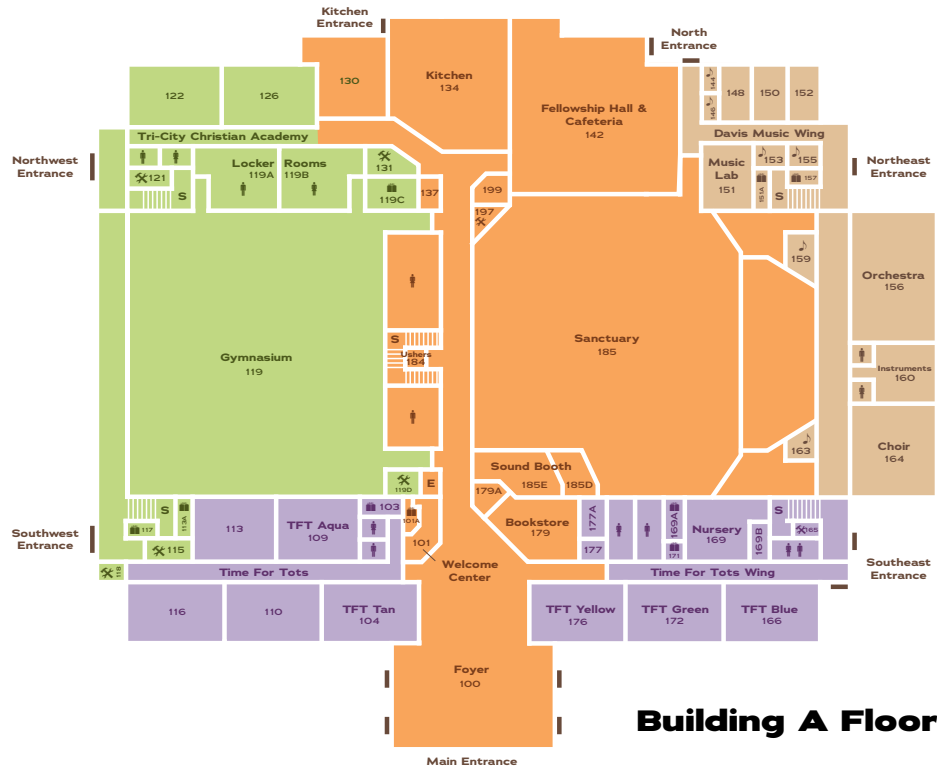

# Tri-City Baptist Church Ministries Campus Map

- A** Main Building
- B** Singleton Hall
- D** International Baptist College & Seminary
- E** IBCS Kay Downs Sproul Media Center
- G** Maintenance Building

**Building A Floor 1**

**Building A Floor 2**

**Building D**

**Building E**

**LEGEND** North ↑

<ul style="list-style-type: none"> <li>— Building Exit</li> <li>A - Area of Refuge</li> <li>S - Stairs</li> <li>E - Elevator</li> </ul>	<ul style="list-style-type: none"> <li>♂ ♀ - Restroom</li> <li>🎵 - Practice Room</li> <li>📦 - Storage Room</li> <li>🔧 - Maintenance Room</li> </ul>
---	---